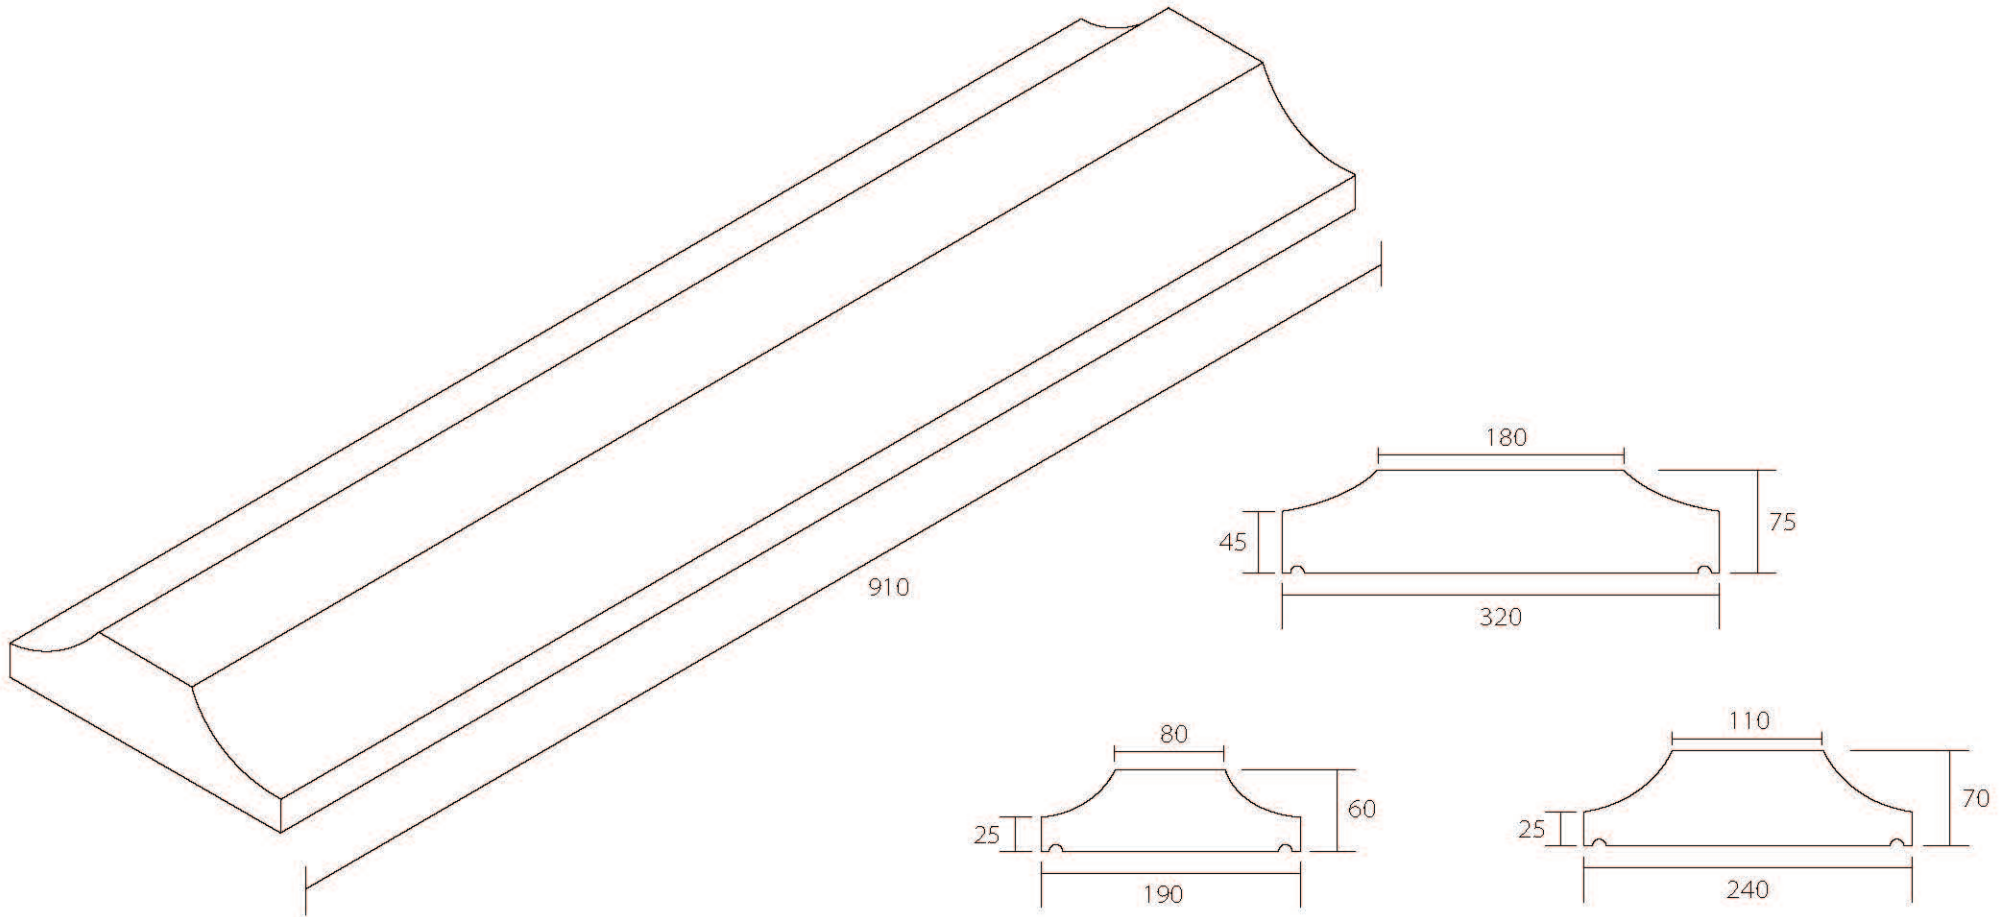

O'HORA
PRE-CAST CONCRETE

Wall Capping

Decorative Wall Capping

Feathered Edge Wall Capping

Flat Wall Capping

Peaked Wall Capping

Saddle Back Wall Capping

7" & 9" & 12" Decorative Wallcapping

13" Featheredge Wallcapping

15" Featheredge Wallcapping

18" Feathered Wallcapping

21" Featheredge Wallcapping

7" & 9" & 12" Decorative Wallcapping

8" Flat Wallcapping

10" Flat Wallcapping

13" Flat Wallcapping