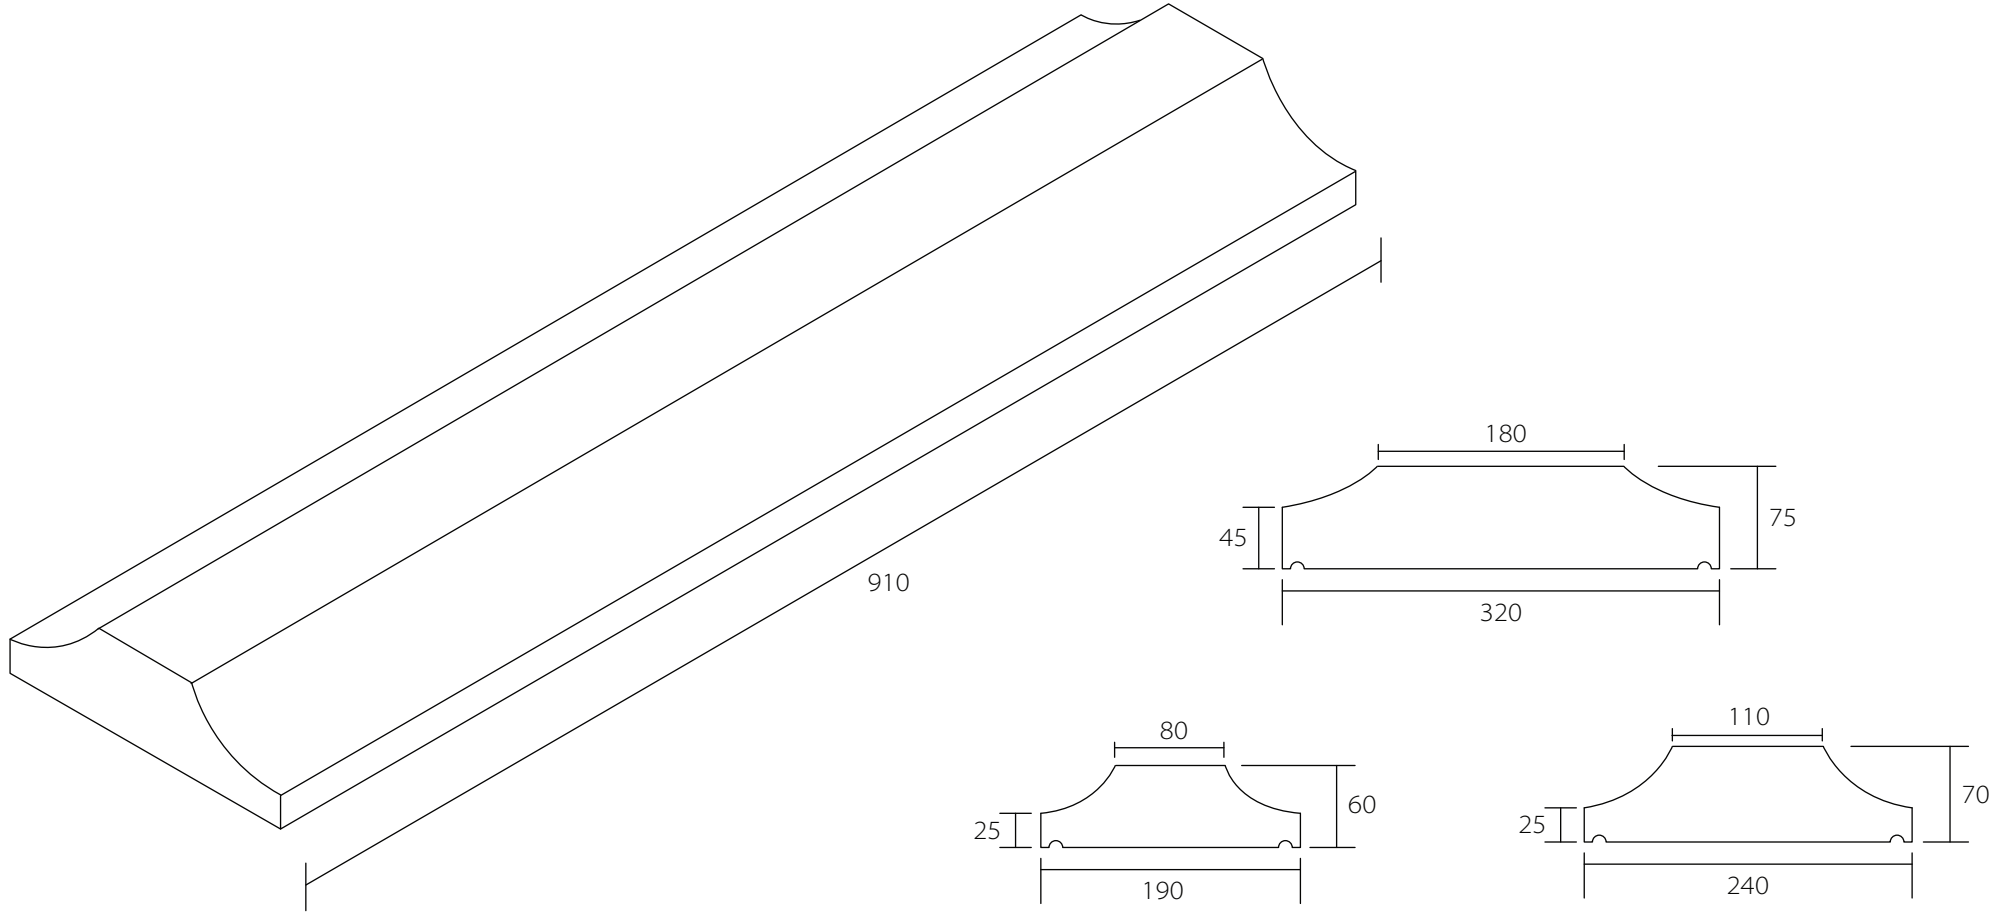

O'HORA
PRE-CAST CONCRETE

Wall Capping

Decorative Wall Capping

Feathered Edge Wall Capping

Flat Wall Capping

Peaked Wall Capping

Saddle Back Wall Capping

7" & 9" & 12" Decorative Wallcapping

13" Featheredge Wallcapping

15" Featheredge Wallcapping

18" Feathered Wallcapping

21" Featheredge Wallcapping

7" & 9" & 12" Decorative Wallcapping

8" Flat Wallcapping

10" Flat Wallcapping

13" Flat Wallcapping